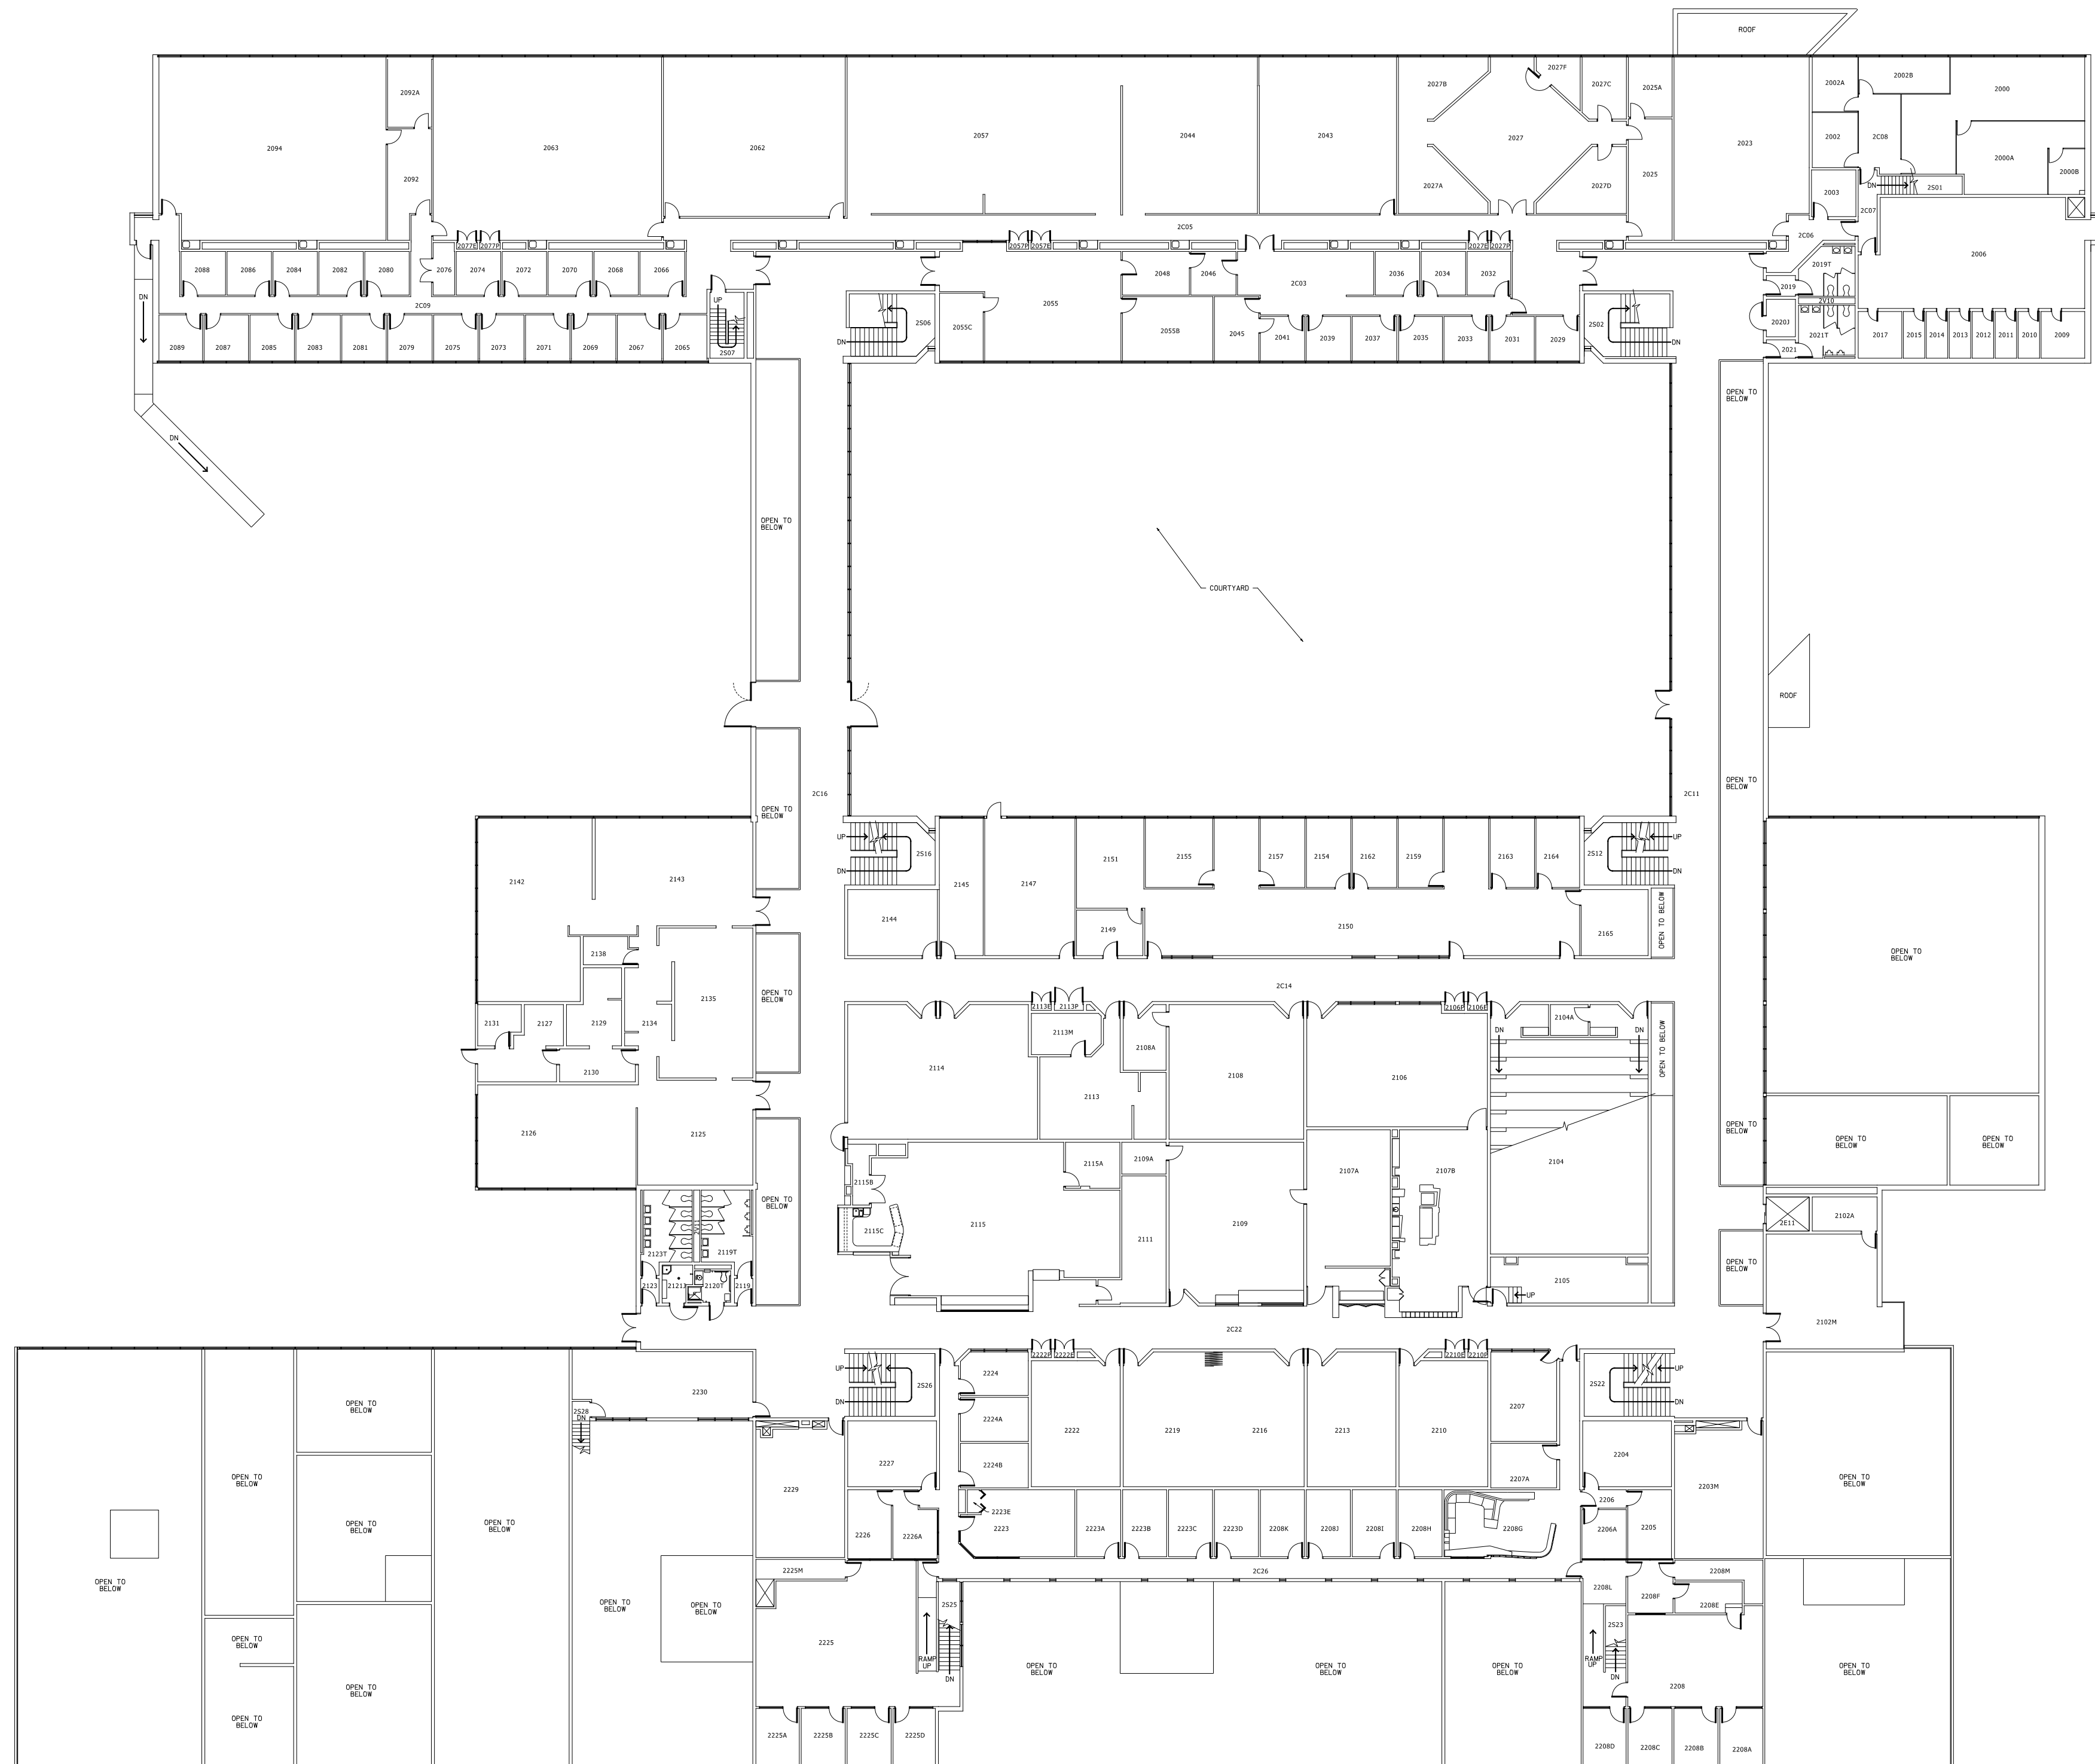

1st Floor

1/22/2008 10:31:57 AM \\s111

2nd Floor

1/22/2008 10:52:00 AM \\s111

Please refer any discrepancies to:  
**UNIVERSITY OF MICHIGAN**  
 ARCHITECTURE, ENGINEERING AND CONSTRUCTION  
 Space Information  
 326 East Hoover Street  
 Ann Arbor, Michigan 48109-1002  
 Email: AEC-FloorPlans@umich.edu

**Art & Architecture Building**  
 2000 Bonisteel Boulevard  
 Building Updated 01/14/08 Sheet Updated 01/14/08

**1000432**  
 Sheet 2 of 4